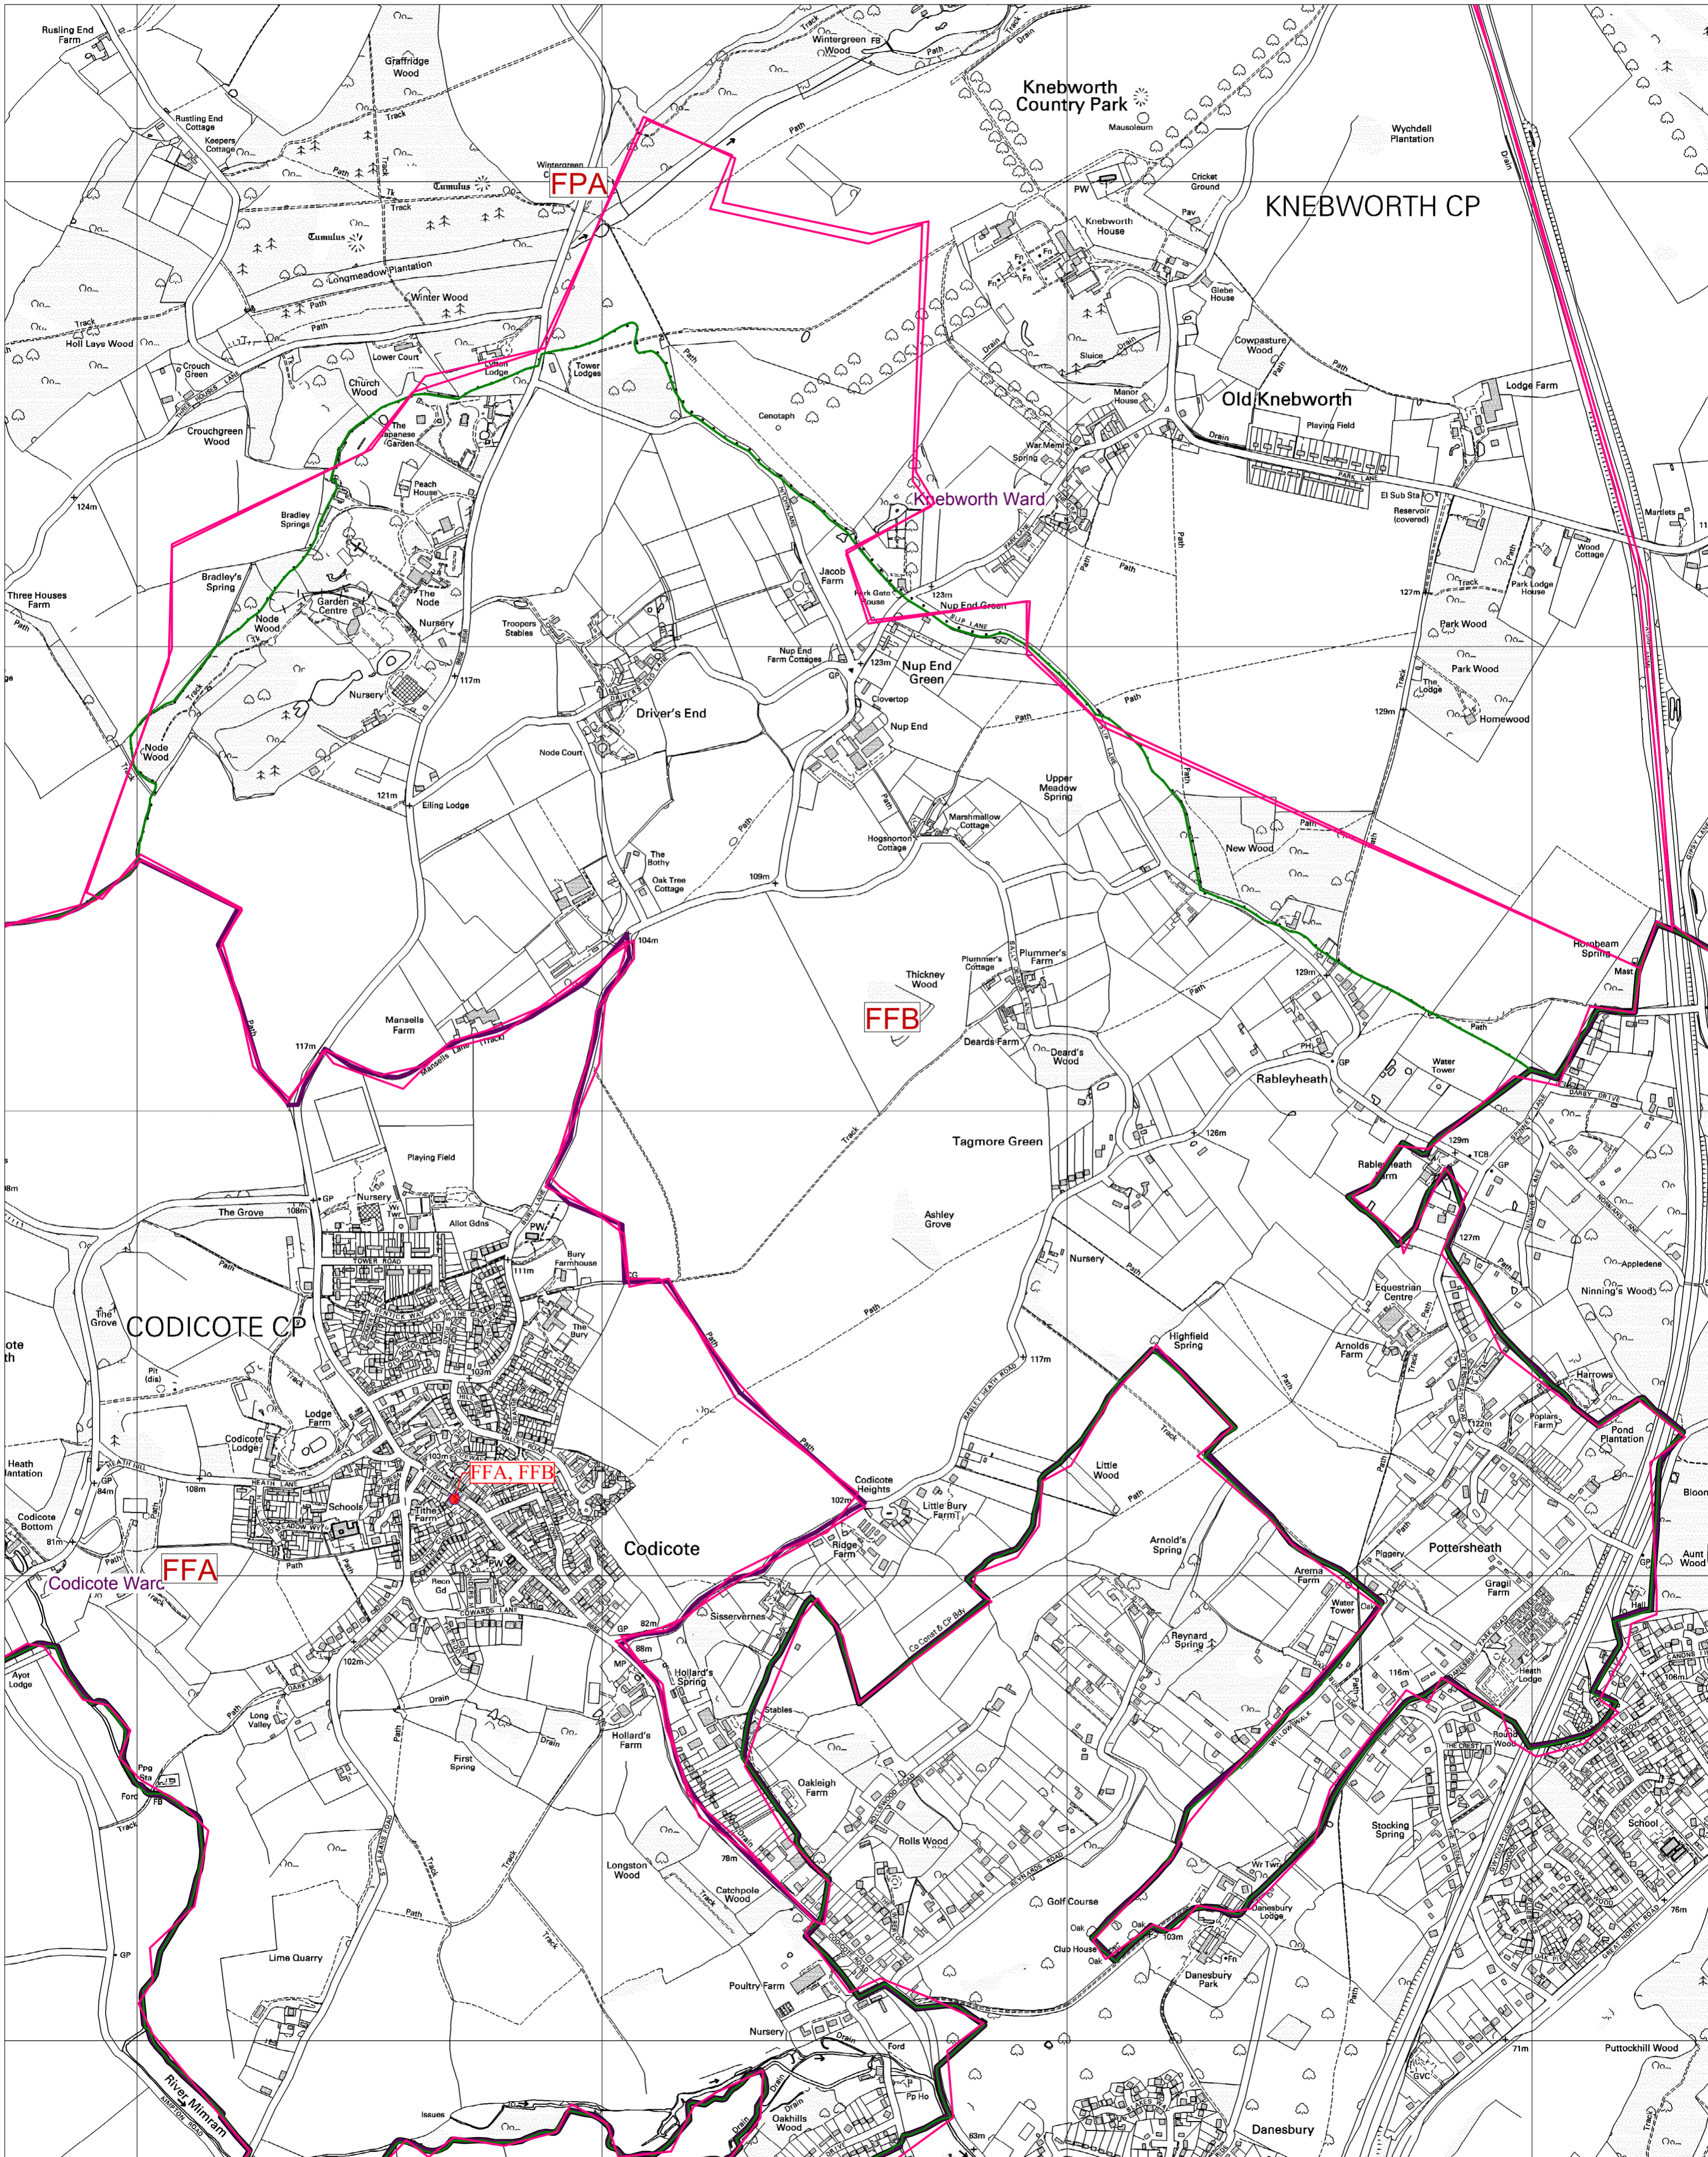

Polling Area - FFB - Knebworth

Scale: 1:?
Date: 10:12:13